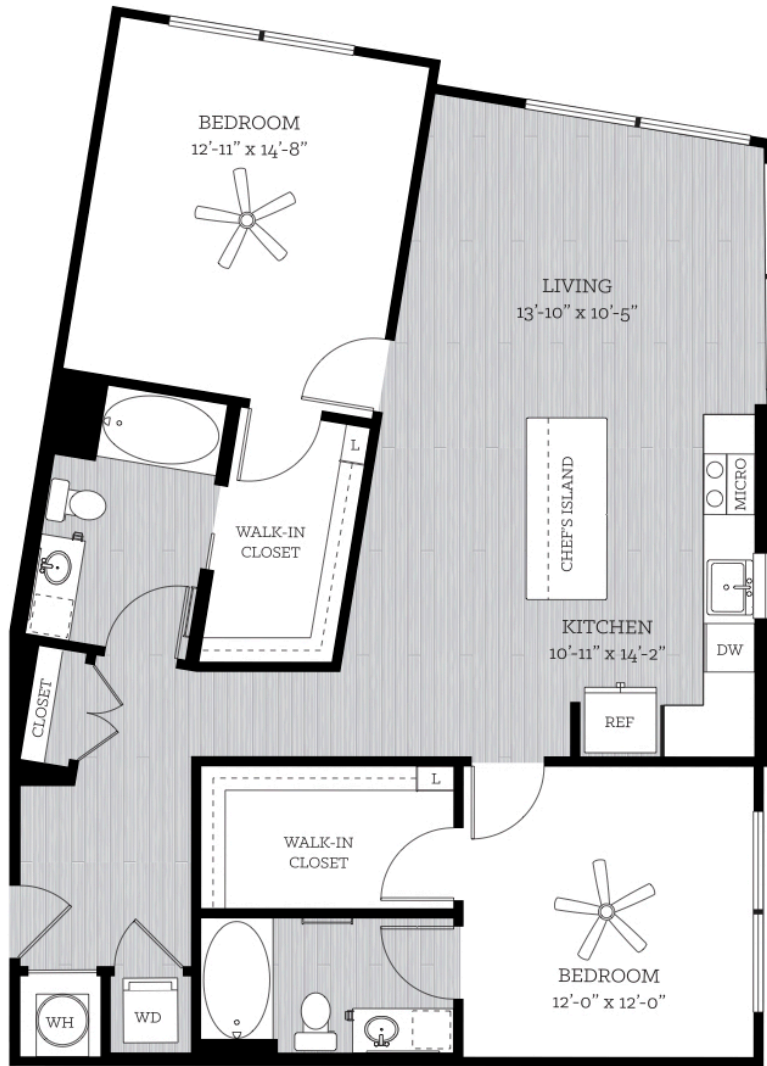

THIS IS LIFE

on KROG

SHEFFIELD

2 BED // 2 BATH // 1,248 SF

2]

FLOORS 3-7

Floor plans are artist's rendering. All dimensions are approximate. Actual product and specifications may vary in dimension or detail. Not all features are available in every apartment. Prices and availability are subject to change. Please see a representative for details.