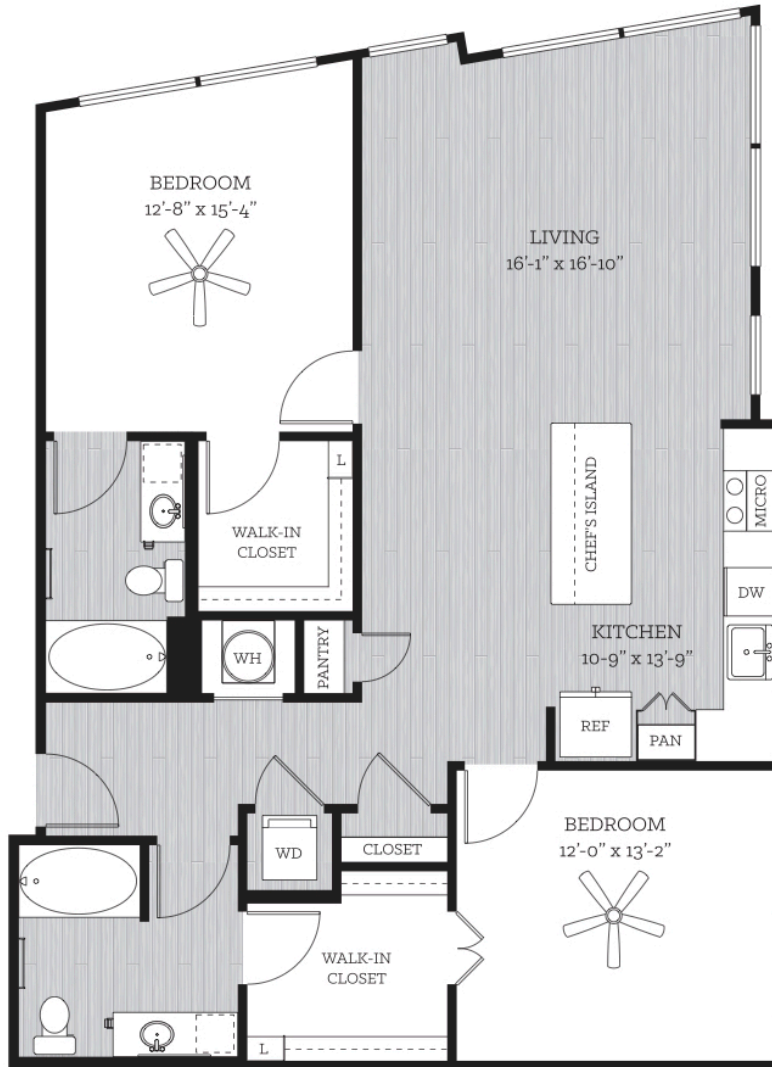

THIS IS LIFE

on KROG

SEDARIS

2 BED // 2 BATH // 1,300 SF

2H

FLOORS 3-5

Floor plans are artist's rendering. All dimensions are approximate. Actual product and specifications may vary in dimension or detail. Not all features are available in every apartment. Prices and availability are subject to change. Please see a representative for details.