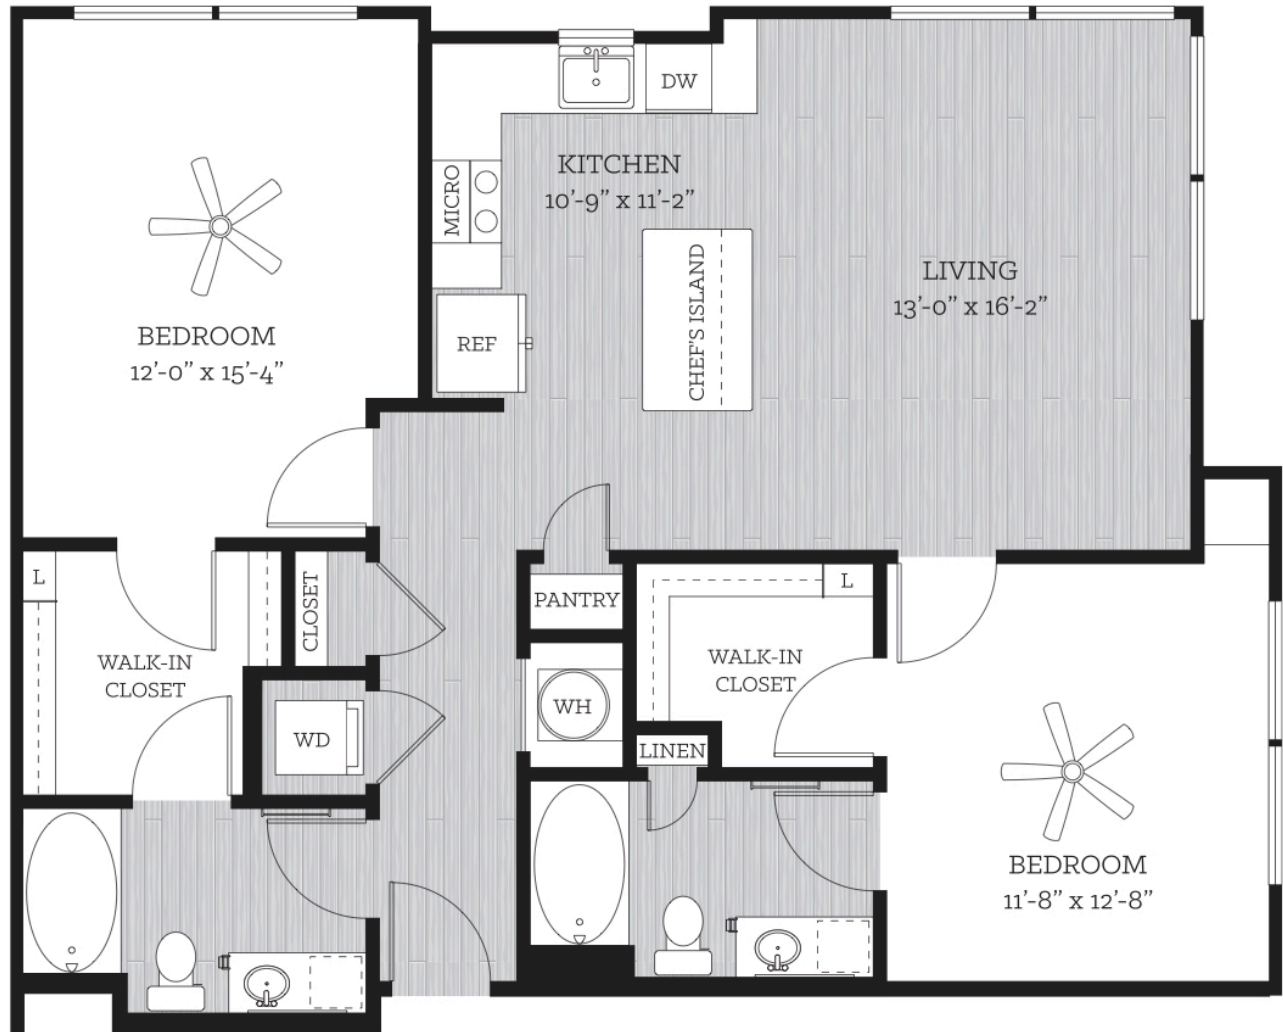

THIS IS LIFE

# on KROG

## SAFRAN

2 BED // 2 BATH // 1,131 SF

2F

FLOORS 3-5

Floor plans are artist's rendering. All dimensions are approximate. Actual product and specifications may vary in dimension or detail. Not all features are available in every apartment. Prices and availability are subject to change. Please see a representative for details.