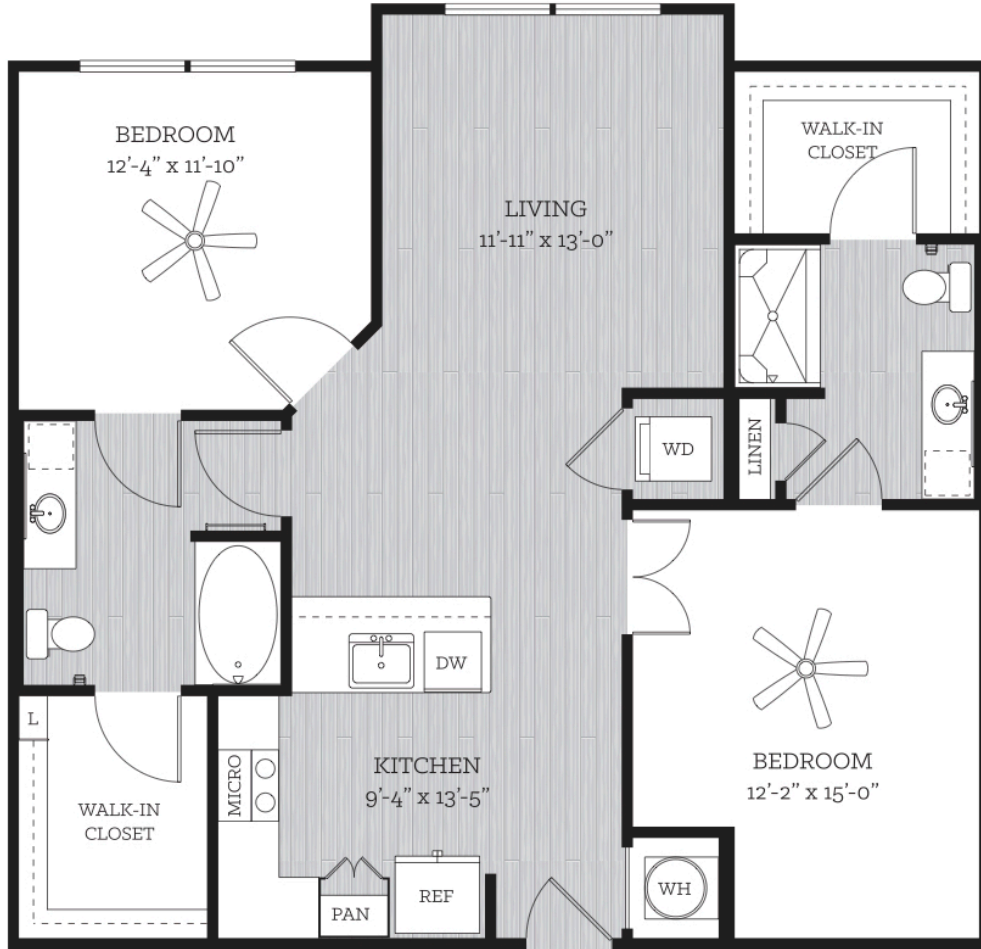

THIS IS LIFE

on **KROG**

SACHAR

2 BED // 2 BATH // 1,096 SF

2D

FLOORS 3-6

Floor plans are artist's rendering. All dimensions are approximate. Actual product and specifications may vary in dimension or detail. Not all features are available in every apartment. Prices and availability are subject to change. Please see a representative for details.