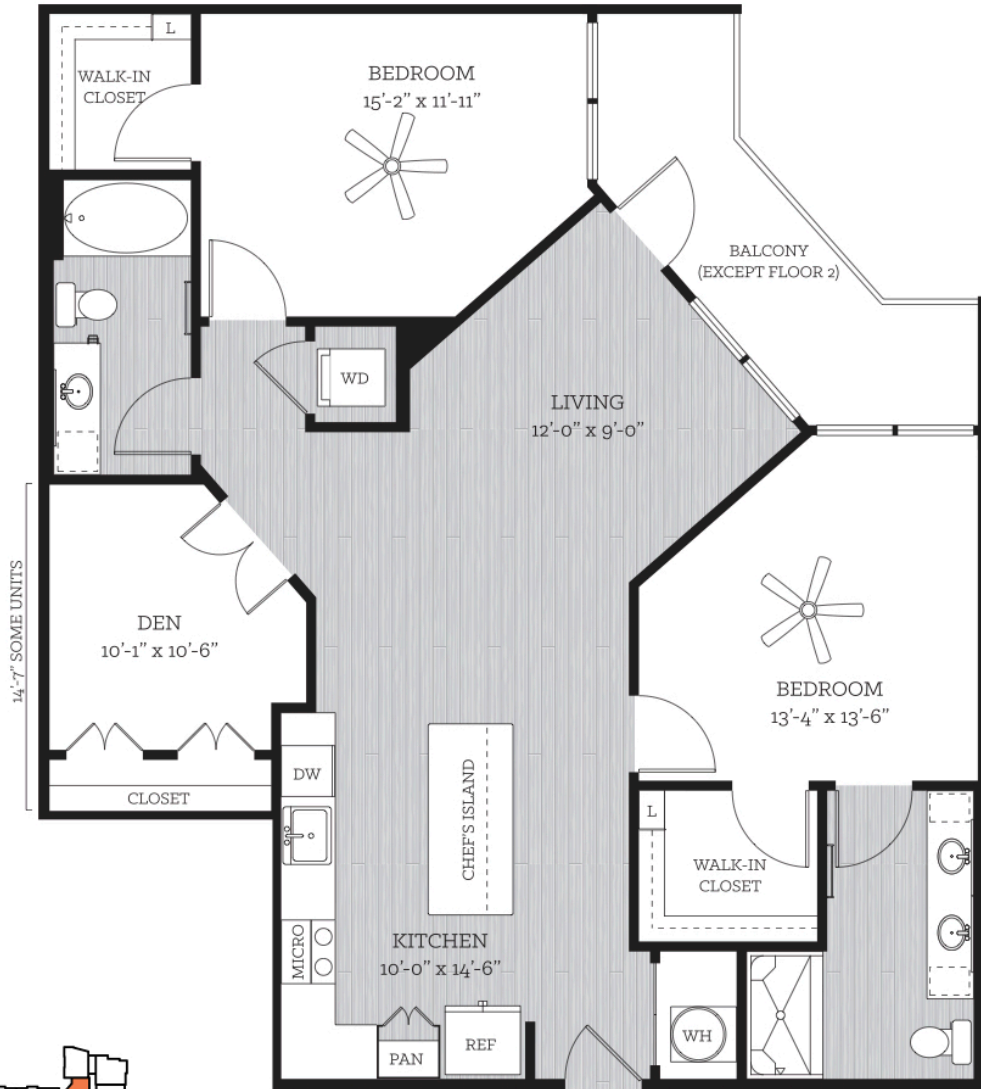

THIS IS LIFE

on KROG

WEATHERBY

2 BED // 2 BATH // DEN // 1,278-1,371 SF

2A/2A1

FLOORS 2-7

Floor plans are artist's rendering. All dimensions are approximate. Actual product and specifications may vary in dimension or detail. Not all features are available in every apartment. Prices and availability are subject to change. Please see a representative for details.

TCR
TRAMMELL CROW RESIDENTIAL