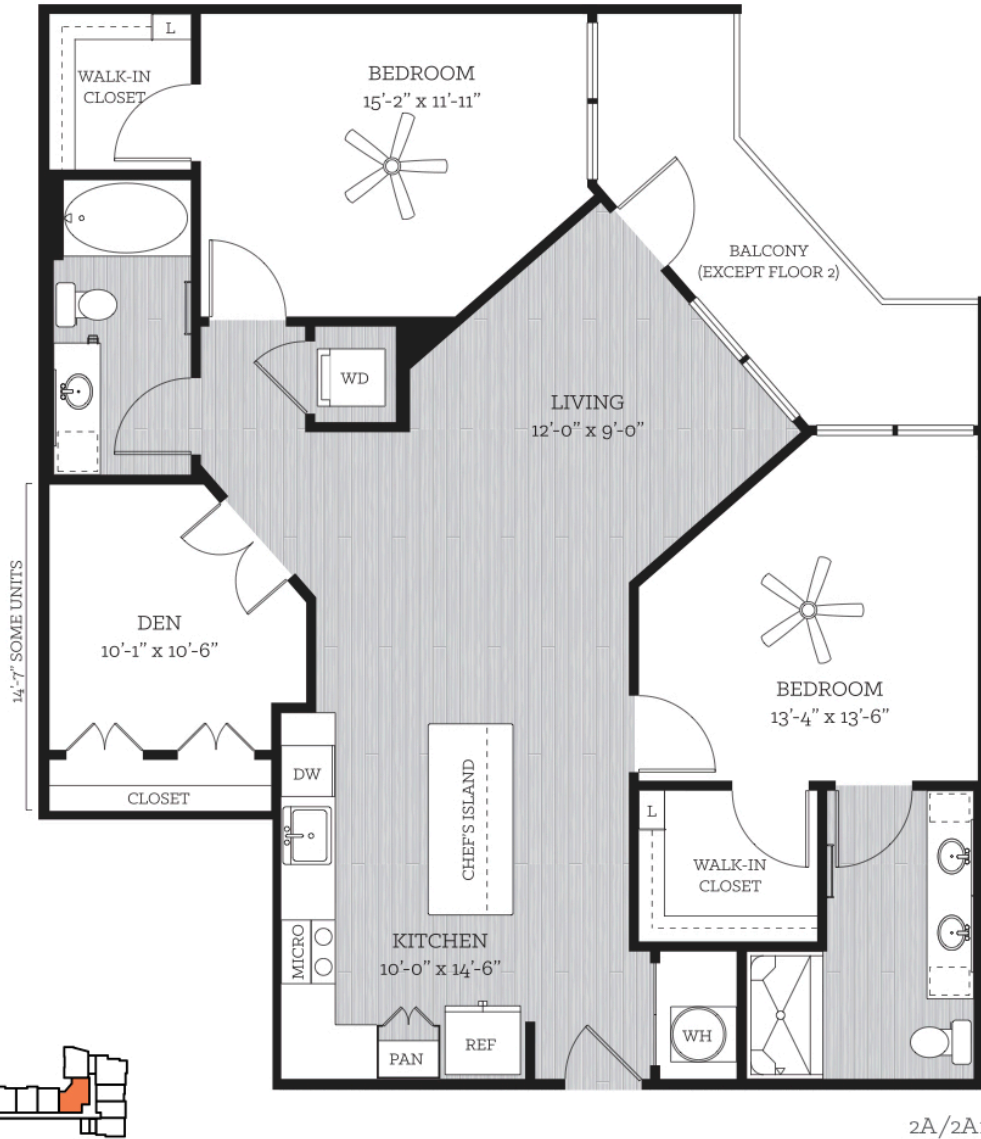

THIS IS LIFE

on KROG

WEATHERBY

2 BED // 2 BATH // DEN // 1,278-1,371 SF

FLOORS 2-7

TCR
TRAMMELL CROW RESIDENTIAL