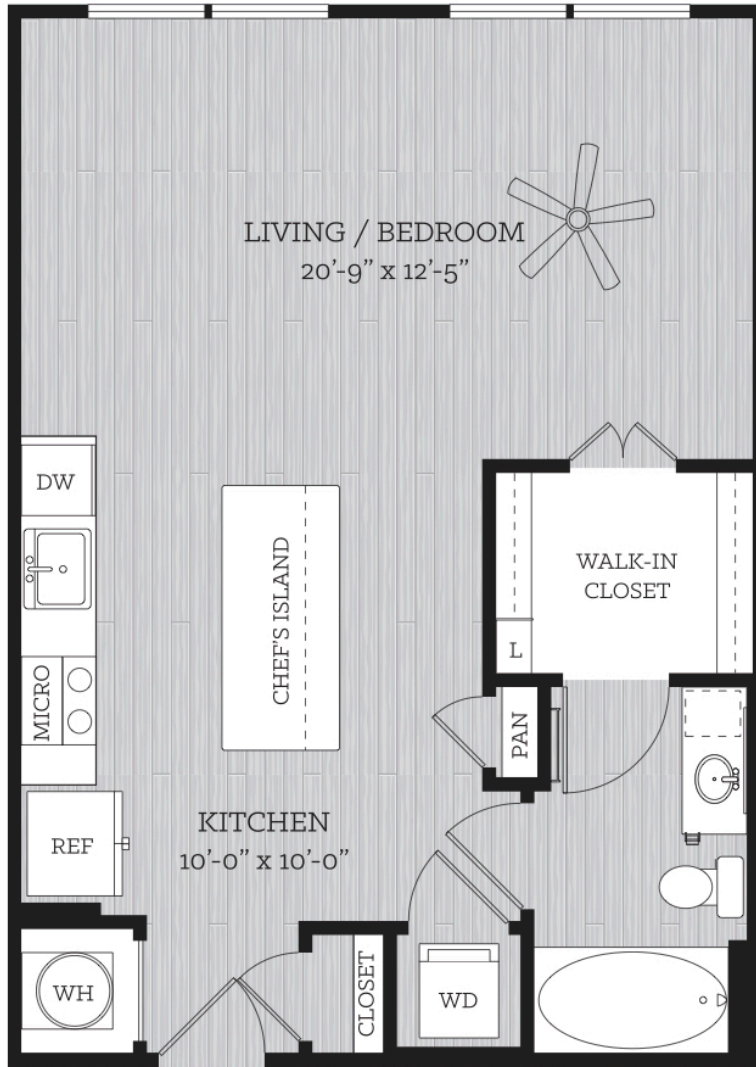

THIS IS LIFE

on **KROG**

AUSTER

STUDIO // 1 BATH // 648 SF

SF

FLOORS 1-7

Floor plans are artist's rendering. All dimensions are approximate. Actual product and specifications may vary in dimension or detail. Not all features are available in every apartment. Prices and availability are subject to change. Please see a representative for details.