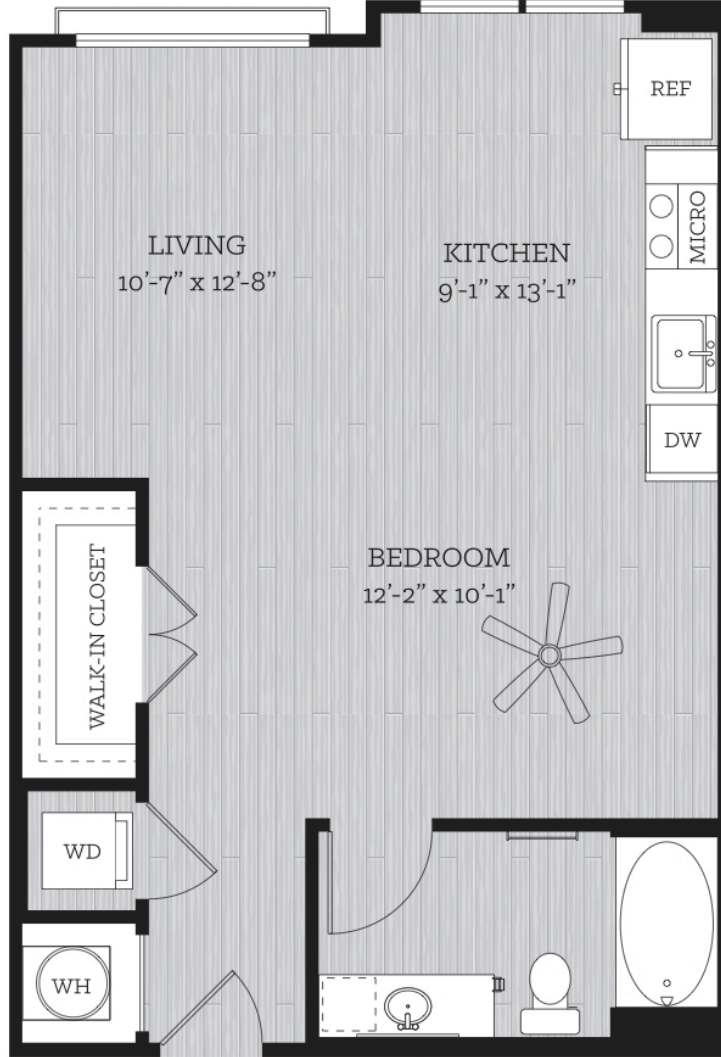

THIS IS LIFE

on KROG

BURGESS

STUDIO // 1 BATH // 651 SF

OPTIONAL JULIETTE BALCONY

SE

FLOORS 2-7

Floor plans are artist's rendering. All dimensions are approximate. Actual product and specifications may vary in dimension or detail. Not all features are available in every apartment. Prices and availability are subject to change. Please see a representative for details.