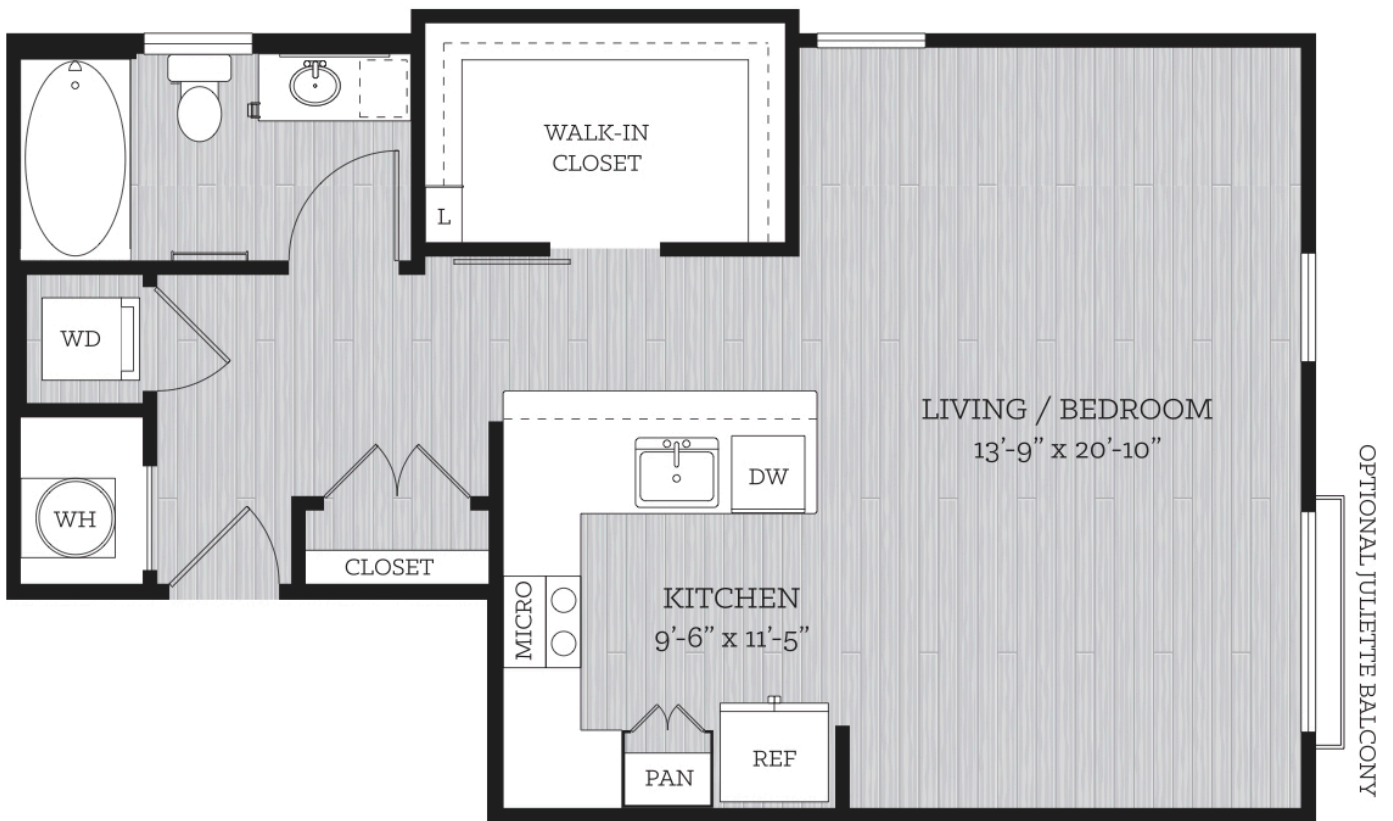

THIS IS LIFE

on **KROG**

BURROUGHS

STUDIO // 1 BATH // 692 SF

SC

FLOORS 2-5

Floor plans are artist's rendering. All dimensions are approximate. Actual product and specifications may vary in dimension or detail. Not all features are available in every apartment. Prices and availability are subject to change. Please see a representative for details.