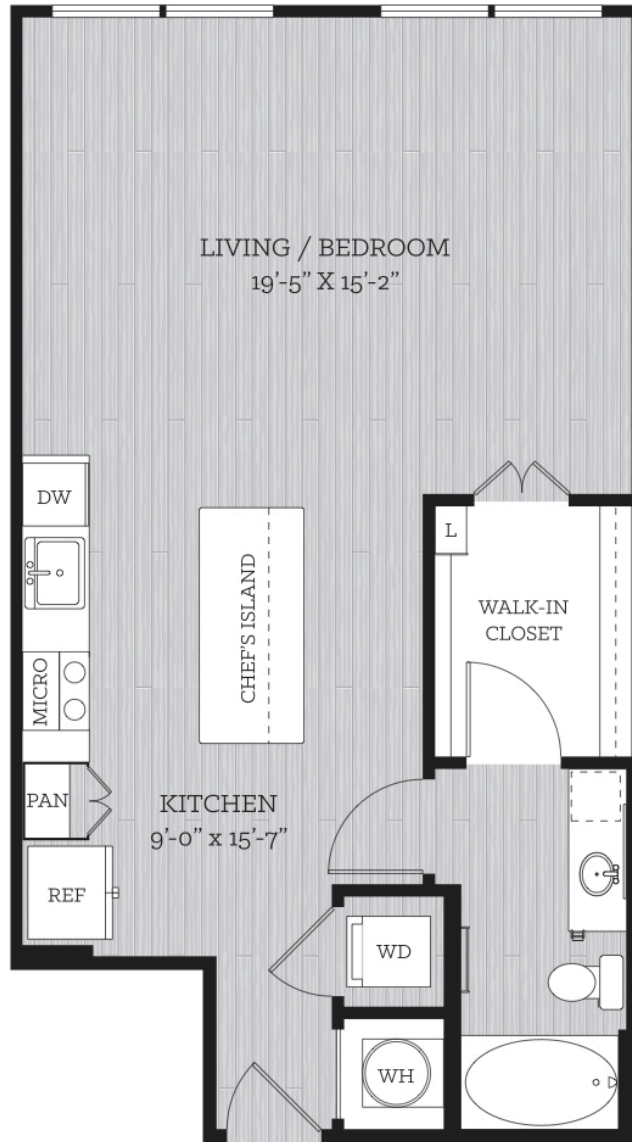

THIS IS LIFE

# on KROG

## CHABON

STUDIO // 1 BATH // 696 SF

SB

FLOORS 3-5

Floor plans are artist's rendering. All dimensions are approximate. Actual product and specifications may vary in dimension or detail. Not all features are available in every apartment. Prices and availability are subject to change. Please see a representative for details.