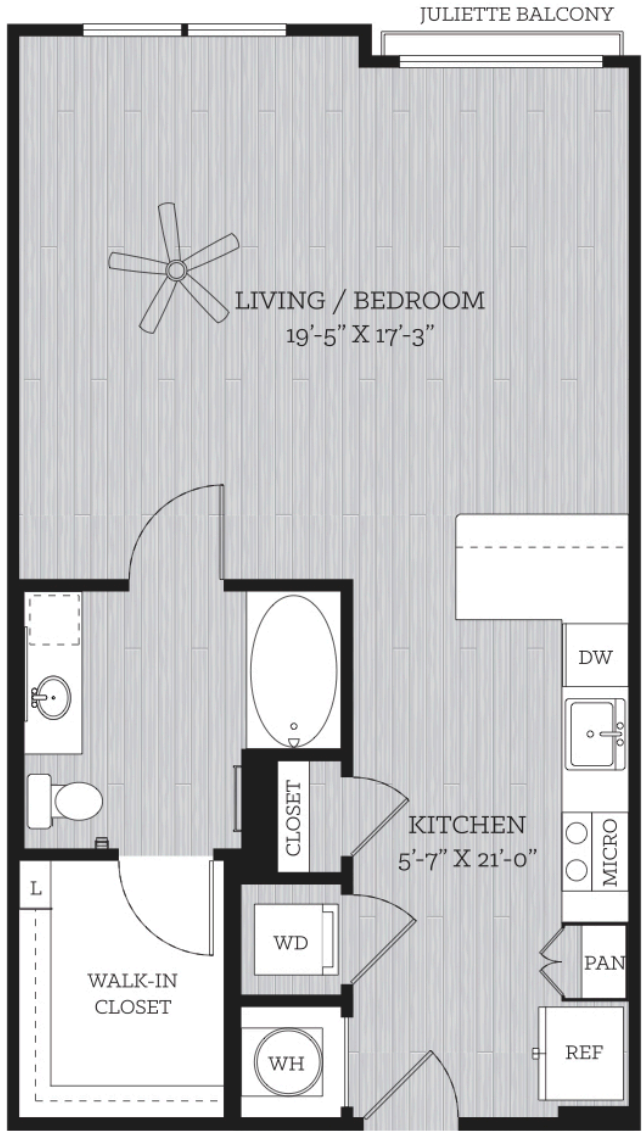

THIS IS LIFE

on KROG

COWIE

STUDIO // 1 BATH // 701 SF

SA