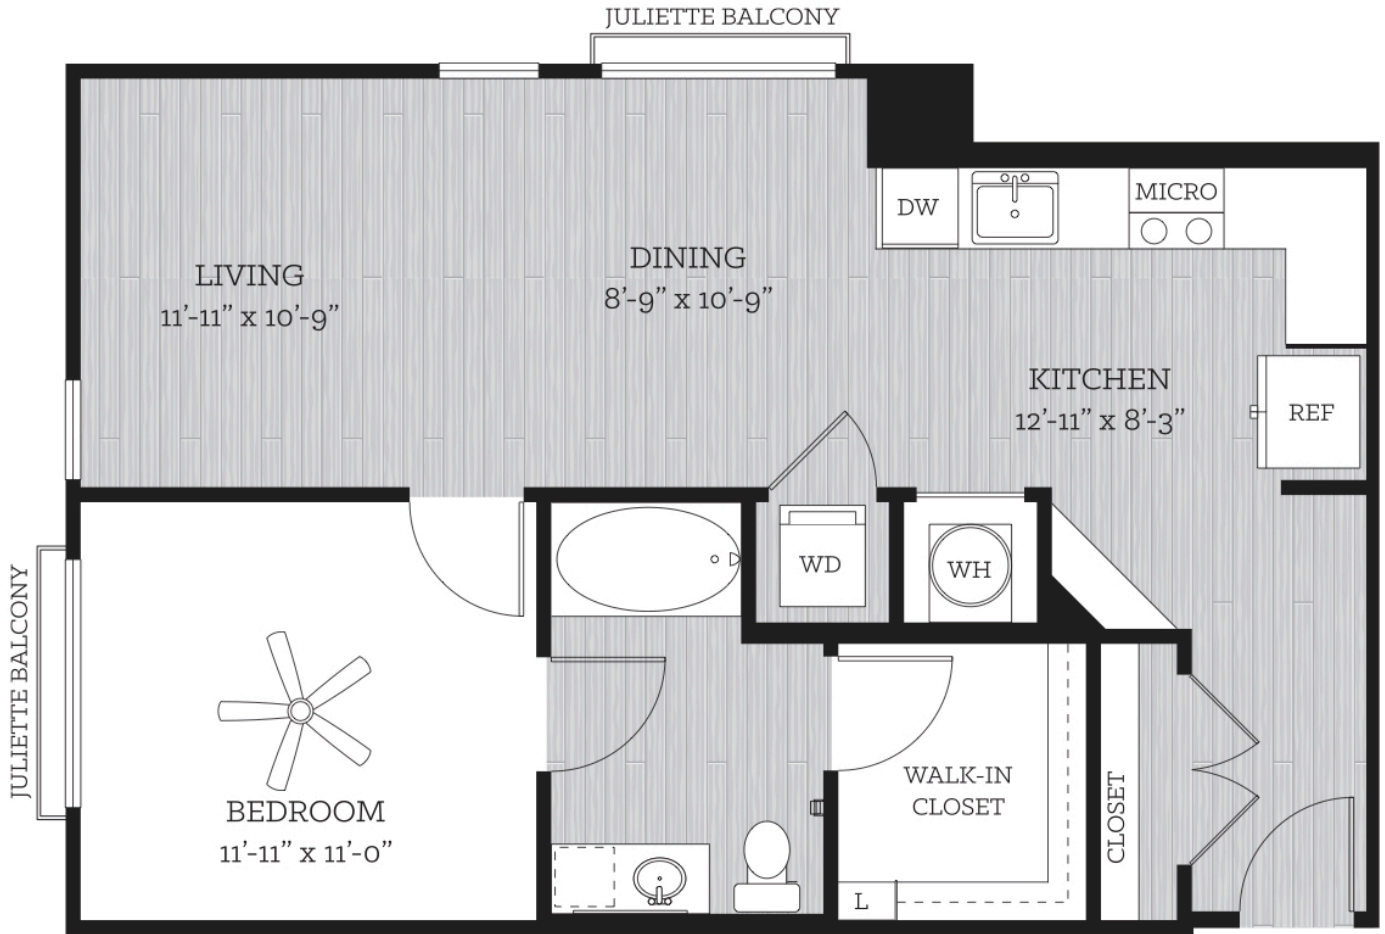

THIS IS LIFE

on KROG

MEDFORD
 1 BED // 1 BATH // 770 SF

1J

FLOORS 3-6

Floor plans are artist's rendering. All dimensions are approximate. Actual product and specifications may vary in dimension or detail. Not all features are available in every apartment. Prices and availability are subject to change. Please see a representative for details.