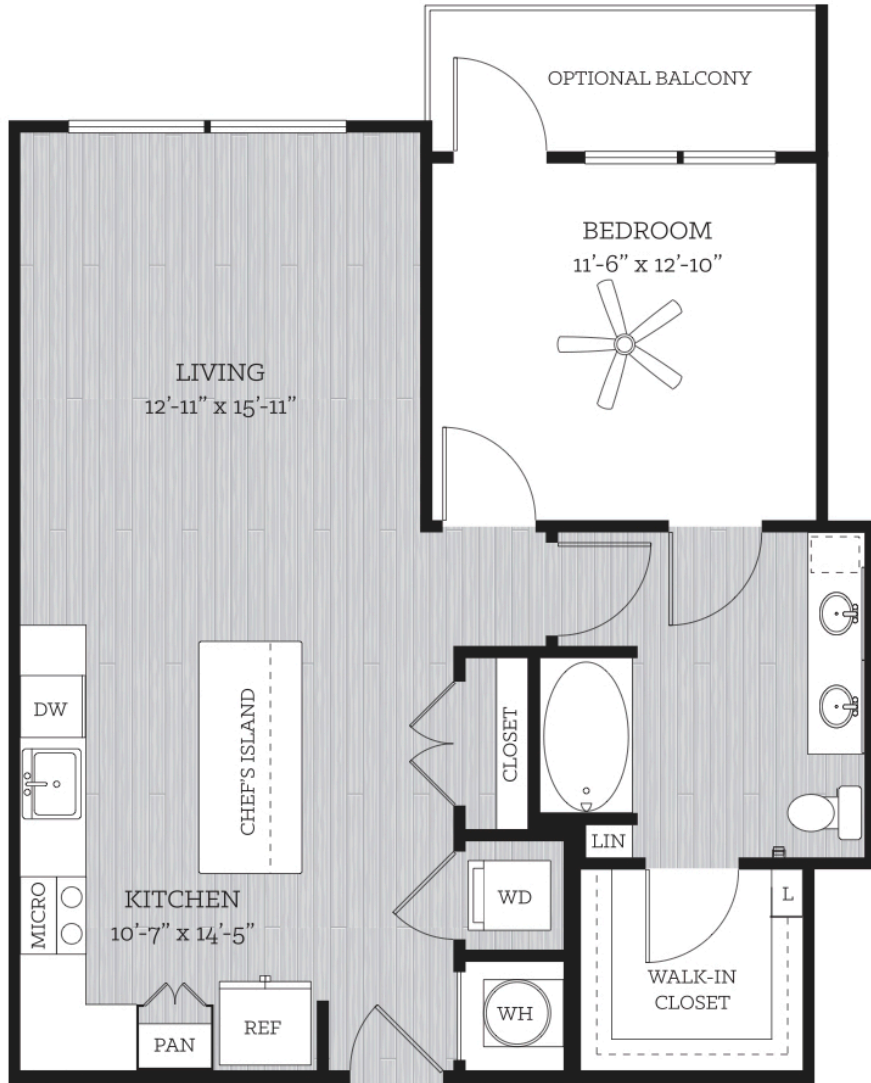

THIS IS LIFE

# on KROG

**HINTON**

1 BED // 1 BATH // 829 SF

1H

FLOORS 1-5

Floor plans are artist's rendering. All dimensions are approximate. Actual product and specifications may vary in dimension or detail. Not all features are available in every apartment. Prices and availability are subject to change. Please see a representative for details.