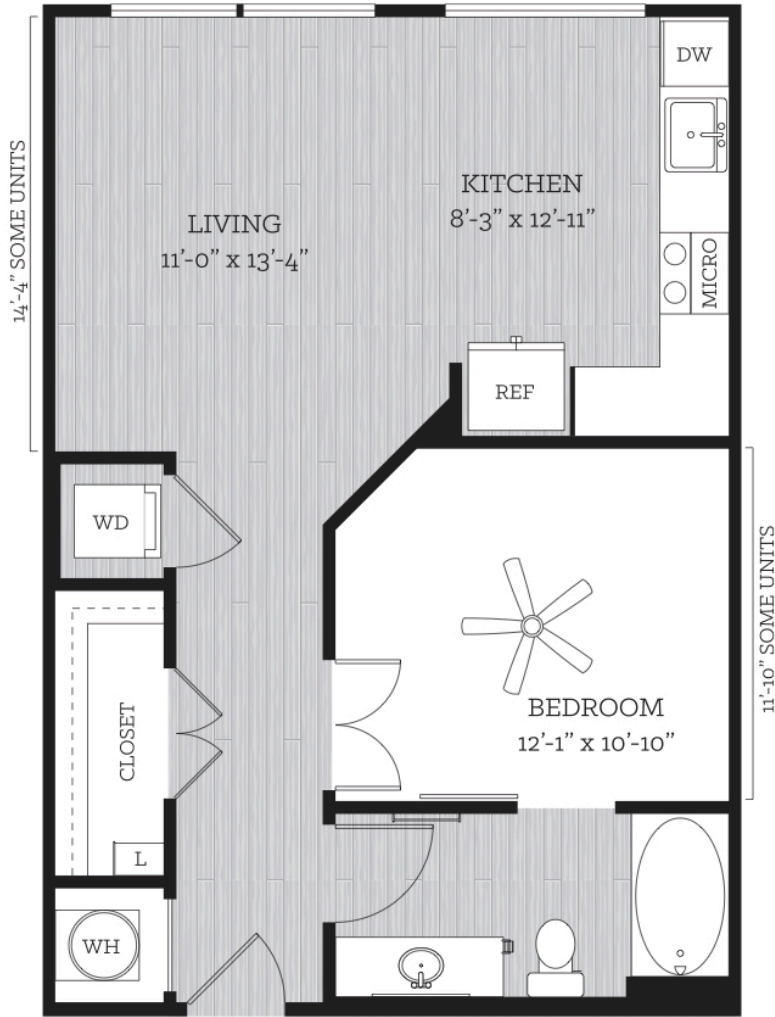

THIS IS LIFE

on KROG

DIDION

1 BED // 1 BATH // 670-691 SF

1F/1F1

FLOORS 1-7

Floor plans are artist's rendering. All dimensions are approximate. Actual product and specifications may vary in dimension or detail. Not all features are available in every apartment. Prices and availability are subject to change. Please see a representative for details.