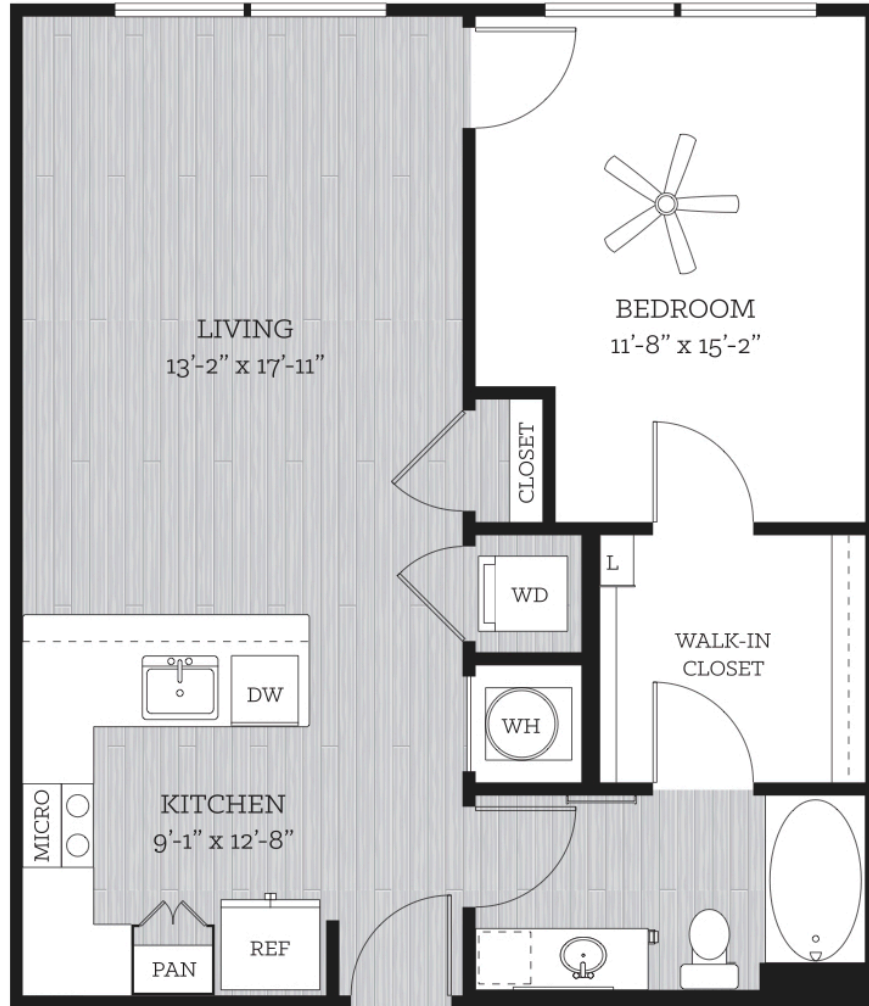

THIS IS LIFE

on KROG

FITZGERALD
1 BED // 1 BATH // 784 SF

1E