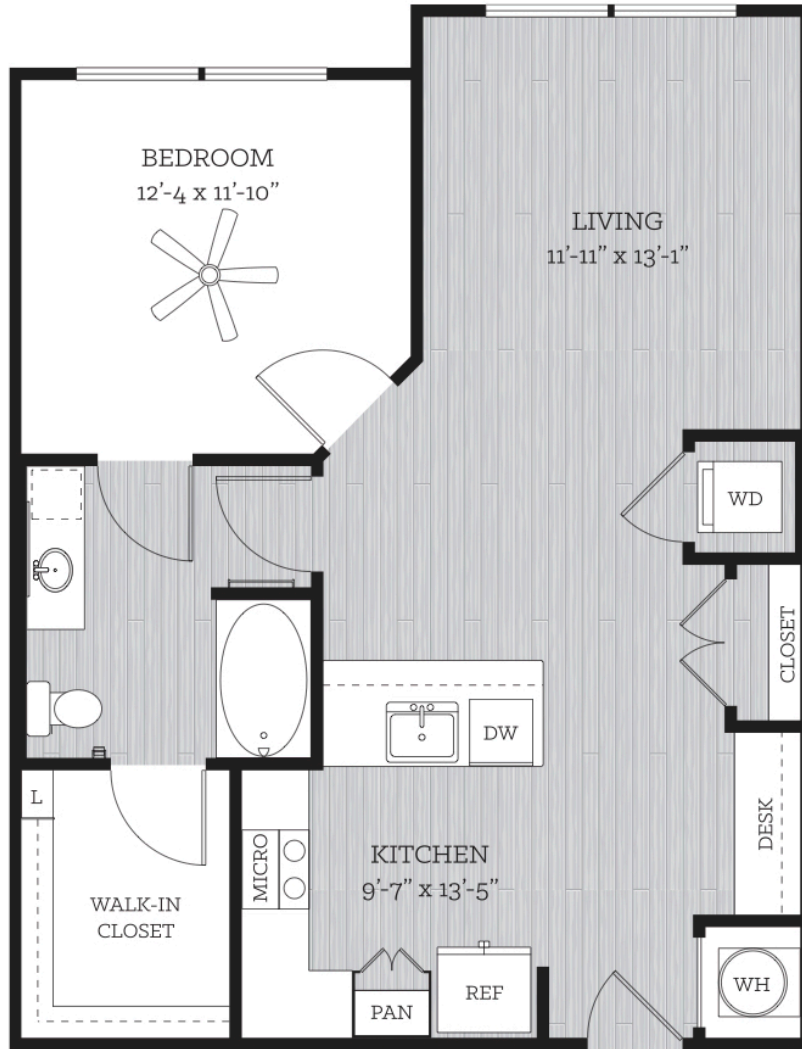

THIS IS LIFE

on KROG

HADDON

1 BED // 1 BATH // 817 SF

1D