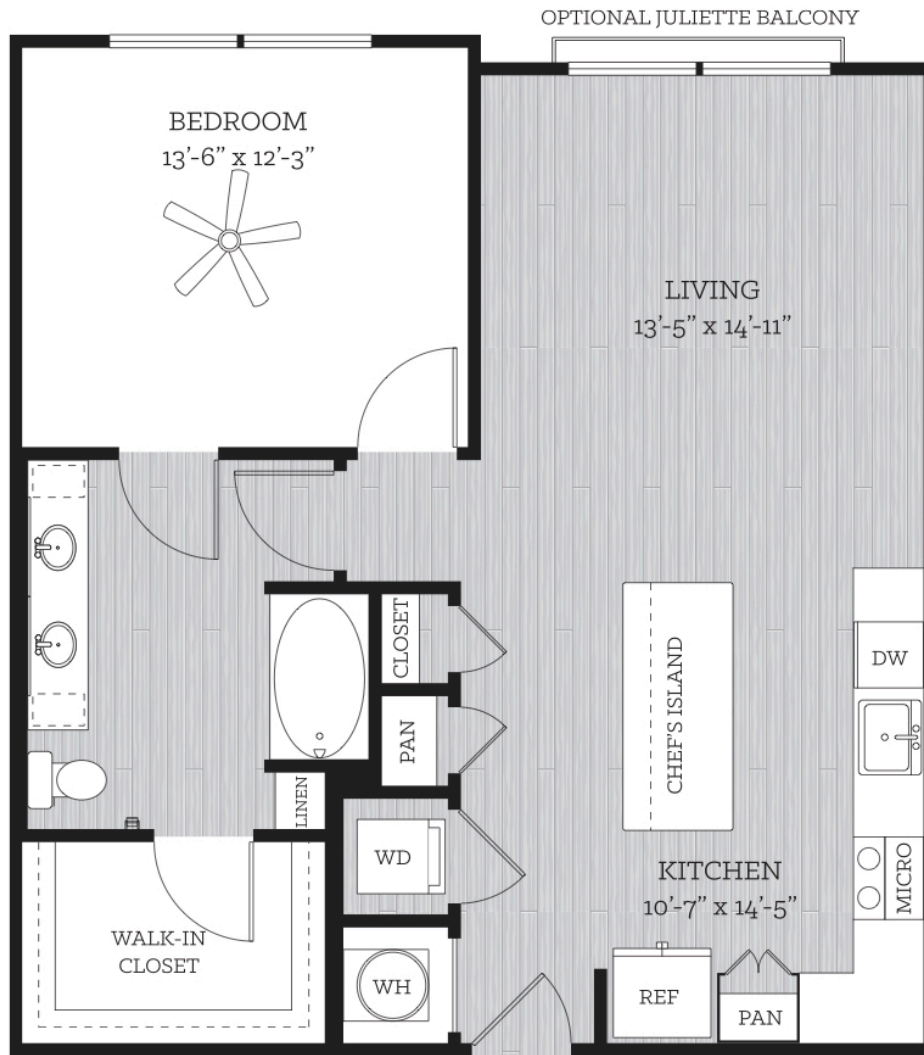

THIS IS LIFE

on KROG

LEVITHAN

1 BED // 1 BATH // 858 SF

1C