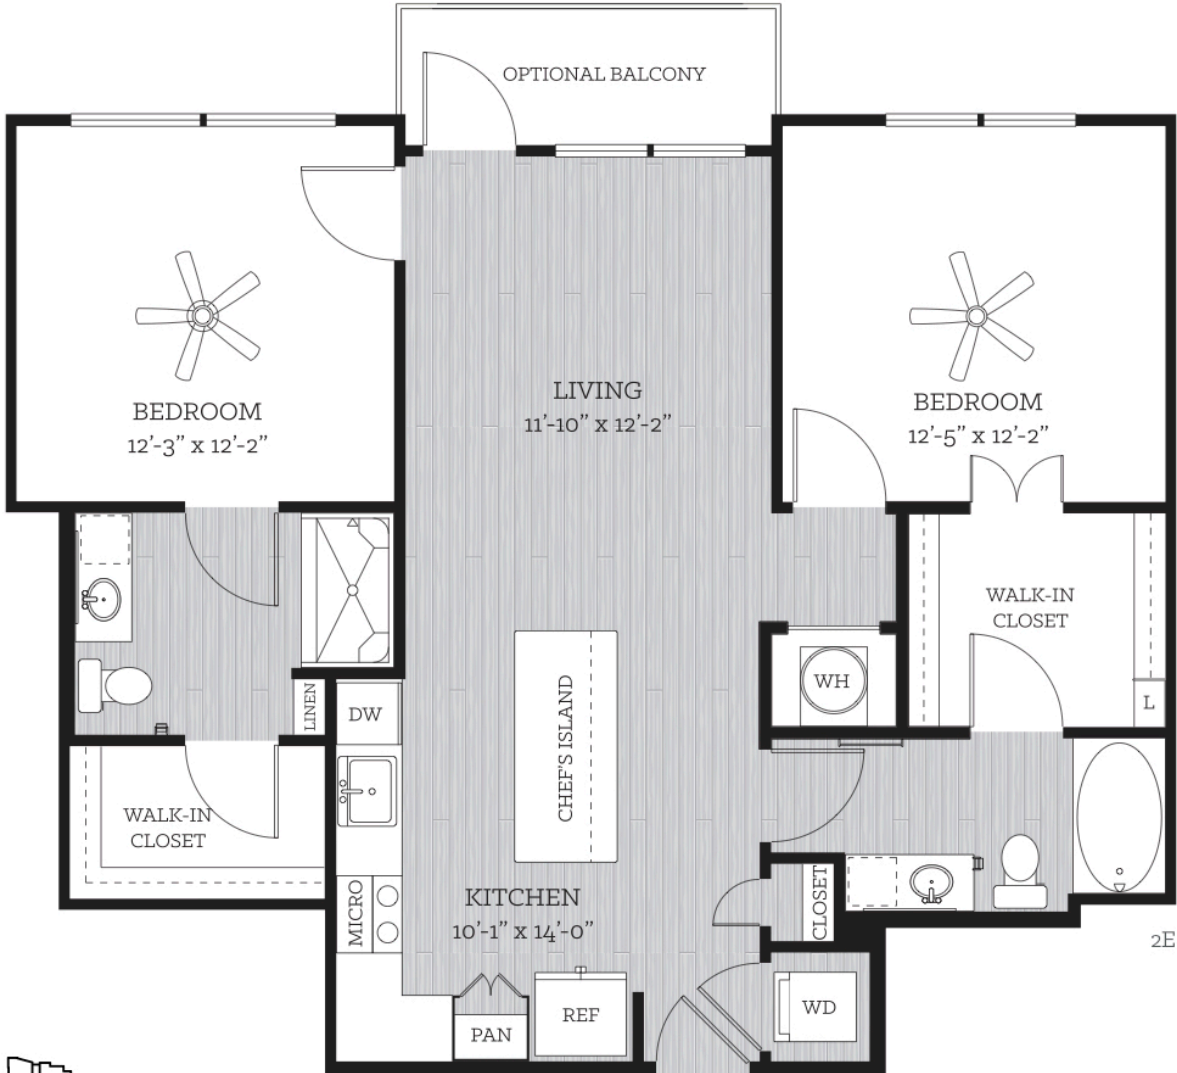

THIS IS LIFE

on **KROG**

PLATH

2 BED // 2 BATH // 1,047 SF

FLOORS 2-5

TCR
TRAMMELL CROW RESIDENTIAL