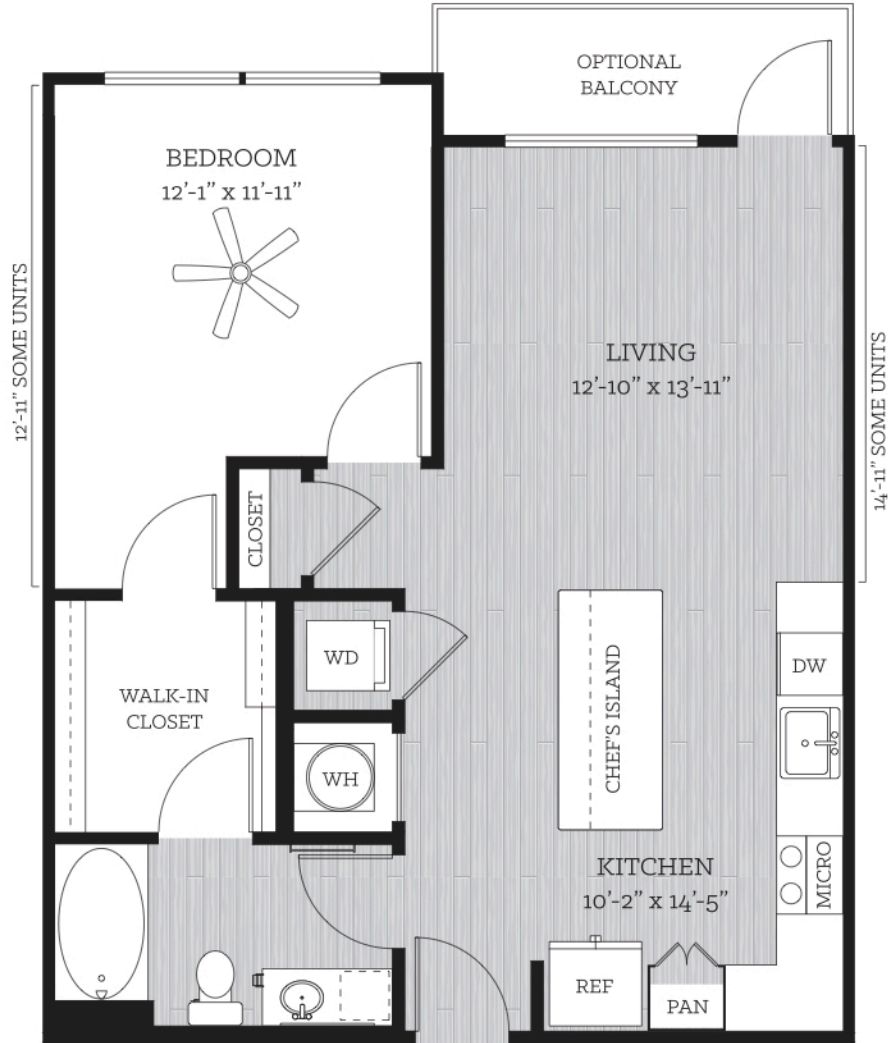

THIS IS LIFE

on **KROG**

GARLAND

1 BED // 1 BATH // 783-809 SF

1A/1A1

FLOORS 2-7

Floor plans are artist's rendering. All dimensions are approximate. Actual product and specifications may vary in dimension or detail. Not all features are available in every apartment. Prices and availability are subject to change. Please see a representative for details.