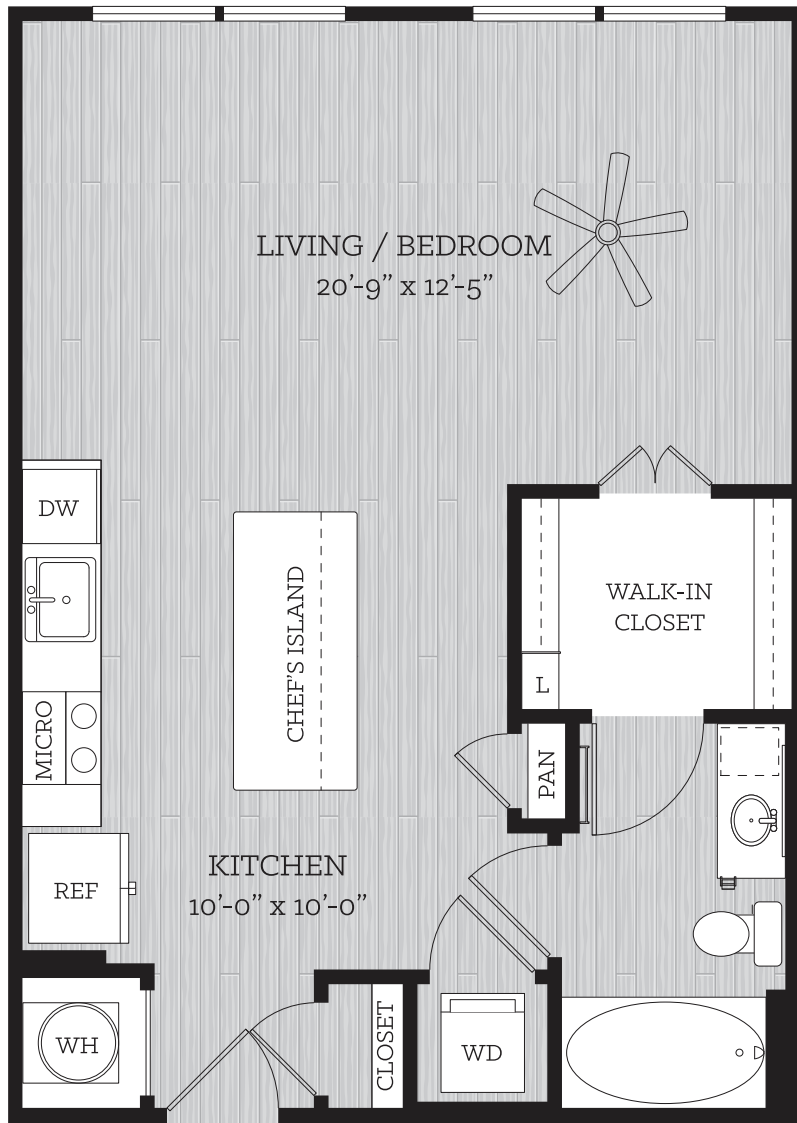

THIS IS LIFE

on KROG

AUSTER

STUDIO // 1 BATH // 648 SF

FLOORS 1-7

All dimensions and square footage are approximate. Pricing subject to change.
We are happy to discuss specific unit modifications or accommodations at your request.