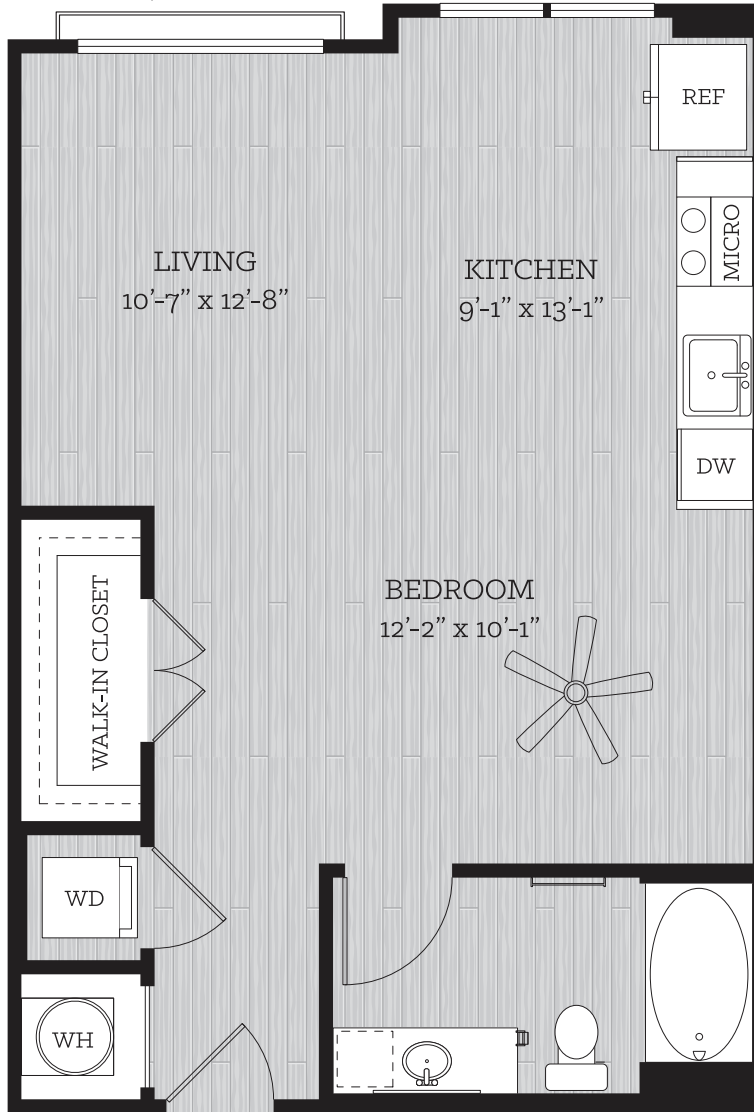

THIS IS LIFE

# on KROG

## BURGESS

STUDIO // 1 BATH // 651 SF

OPTIONAL JULIETTE BALCONY

SE

FLOORS 2-7

All dimensions and square footage are approximate. Pricing subject to change.  
We are happy to discuss specific unit modifications or accommodations at your request.