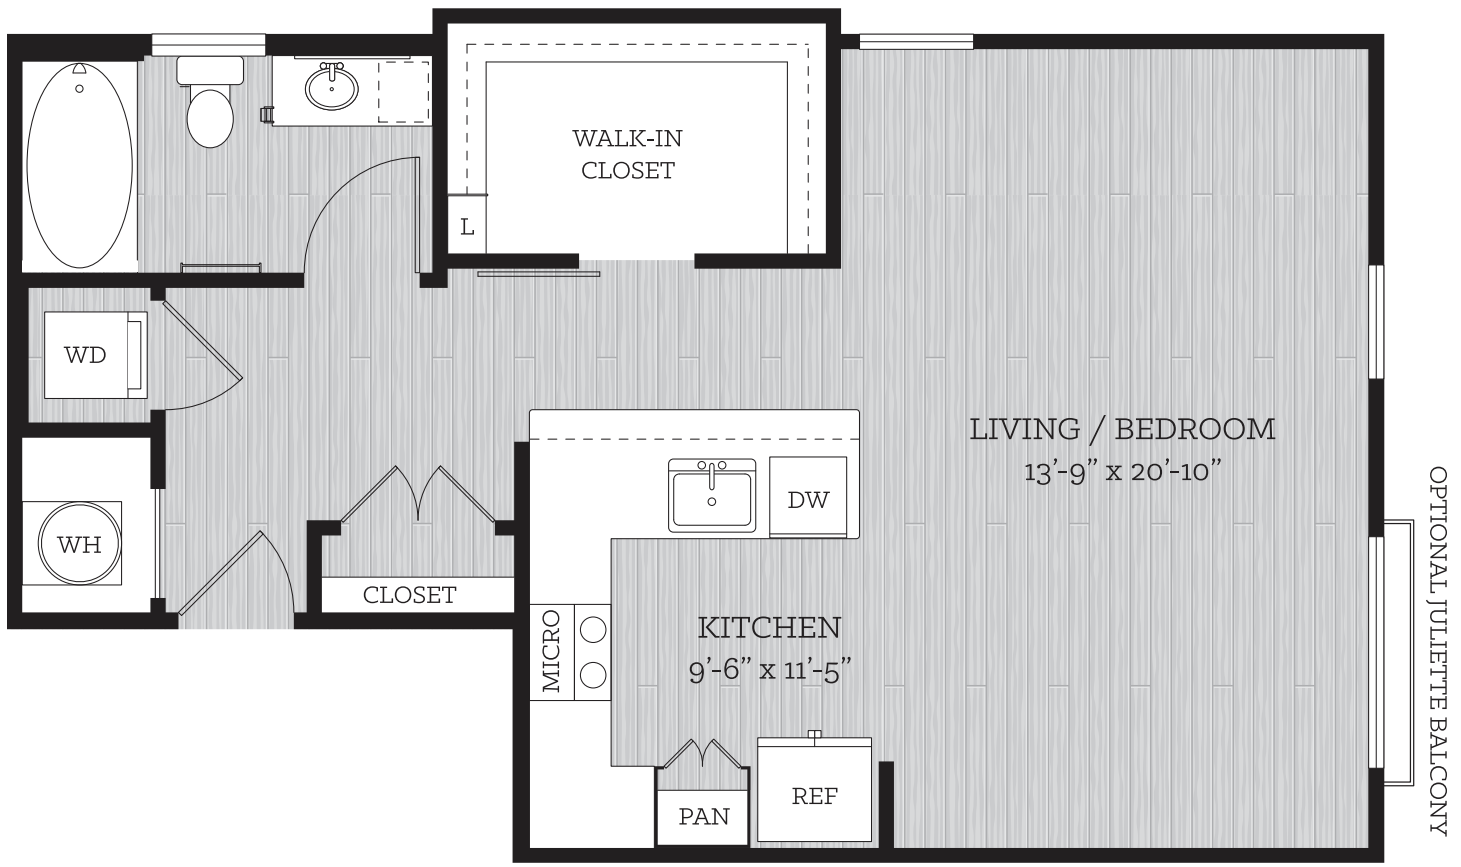

THIS IS LIFE

on **KROG**

BURROUGHS

STUDIO // 1 BATH // 692 SF

SC

FLOORS 2-5

All dimensions and square footage are approximate. Pricing subject to change.
 We are happy to discuss specific unit modifications or accommodations at your request.

TCR
 TRAMMELL CROW RESIDENTIAL

Icons: Home, Wheelchair, No Smoking, No Pets