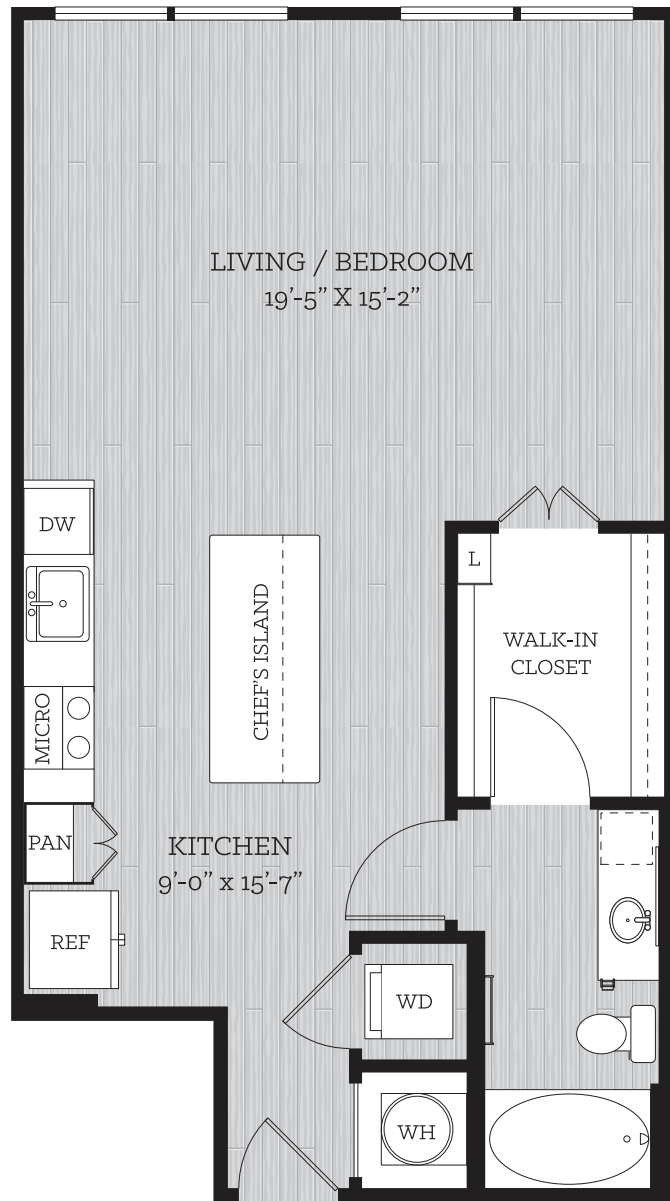

THIS IS LIFE

on KROG

CHABON

STUDIO // 1 BATH // 696 SF

FLOORS 3-5

All dimensions and square footage are approximate. Pricing subject to change.
We are happy to discuss specific unit modifications or accommodations at your request.