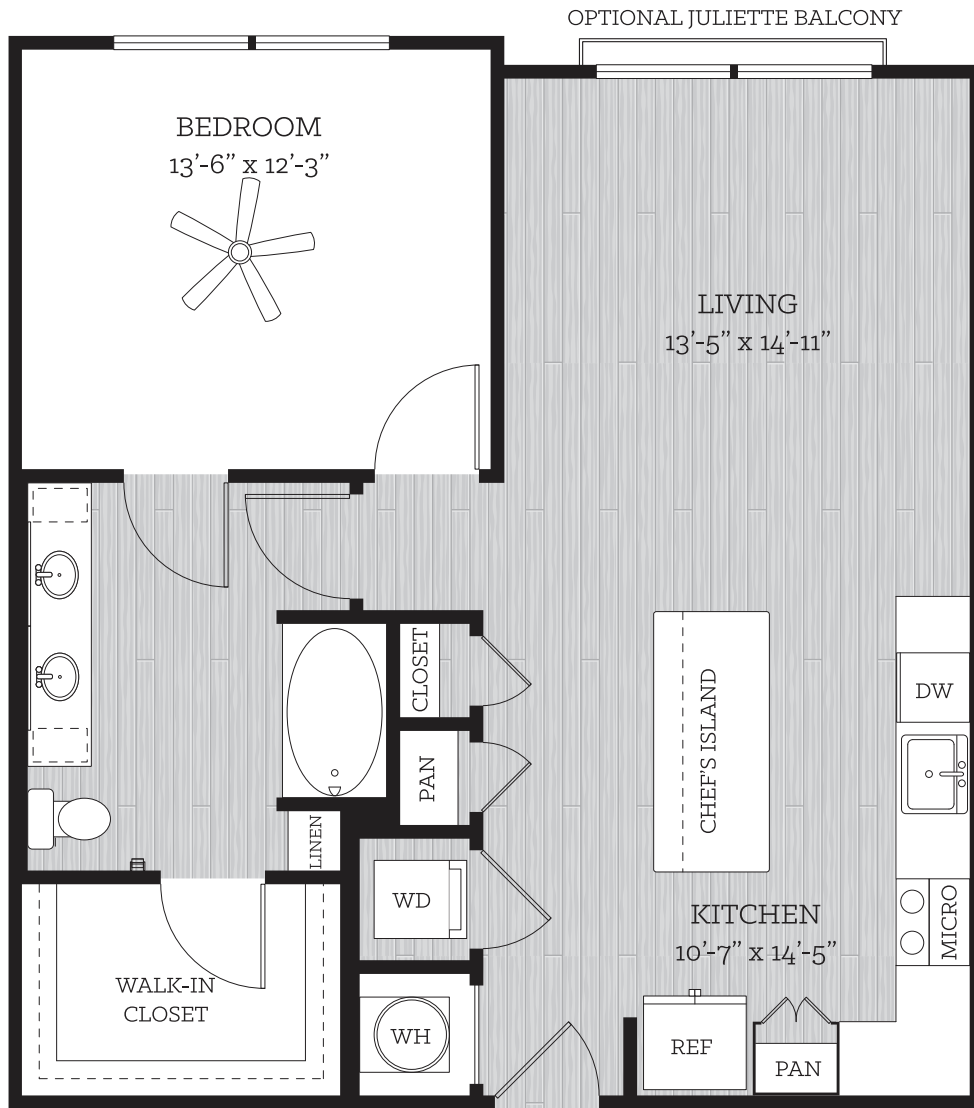

THIS IS LIFE

on KROG

LEVITHAN

1 BED // 1 BATH // 858 SF

FLOORS 3-7

All dimensions and square footage are approximate. Pricing subject to change.
We are happy to discuss specific unit modifications or accommodations at your request.

1C

TCR
TRAMMELL CROW RESIDENTIAL